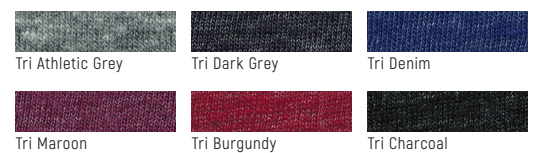

UNISEX TRIBLEND CREW

5710 UNISEX TRIBLEND CREW

- 4.2 Oz., 30/1 combed ring-spun cotton / poly / rayon blend
- SIZES: **XS-3XL**
- MADE IN USA

AVAILABLE COLORS: 50% POLY / 25% COTTON / 25% RAYON

50% POLY / 38% COTTON / 12% RAYON

NOT ALL SIZES AVAILABLE IN ALL COLORS